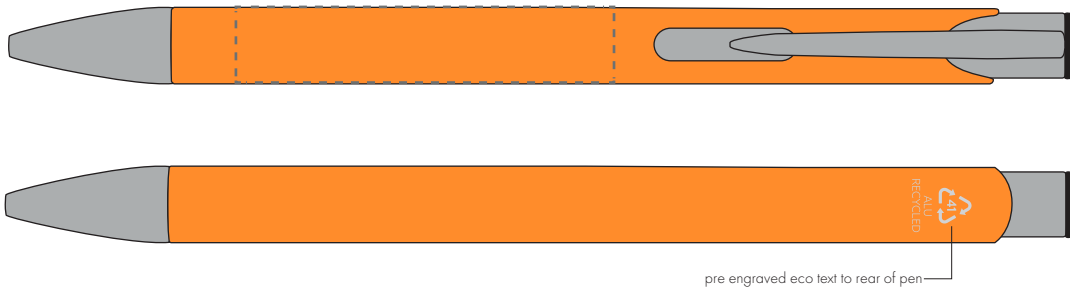

Your Ref:	Quantity:	Product Code: TPC982001
Our Ref:	Version: 1	Product Colour: AMBER

**PRINTING CONCERNS:**

We stock this item in the following colours

**PANTONE REFERENCE(S)**

● Engrave

ARTWORK SCALE 100%

ARTWORK SCALE 100%  
Flat Engrave Area:  
50mm x 10mm

Product Image for visualisation  
- colours may vary

The dashed line is to demonstrate print area and will not appear on your printed item

**PLEASE NOTE:**